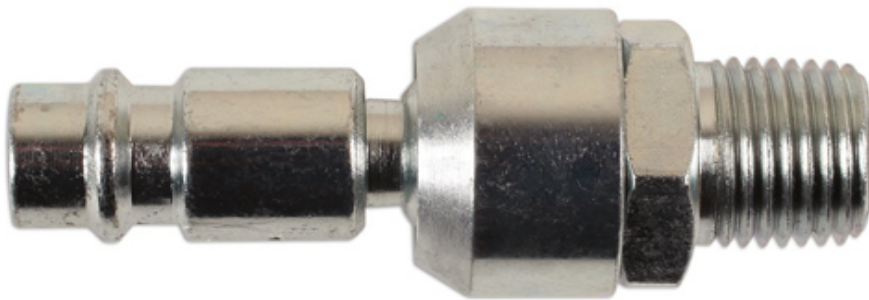

Euro Swivel Male Adaptor 1/4 BSPT 1pc

Part of the Connect consumables airline range. To be used with our range of Euro couplings. Light weight & durable. The ball swivel function can make it rotate to any direction.

Additional Information

- Male Screwed Male Adaptor.
- Enhances the movement of the airline within the modern workshop.
- Compatible with other popular airline couplings.
- Zinc white plated.
- 1pc

<http://product/30961>